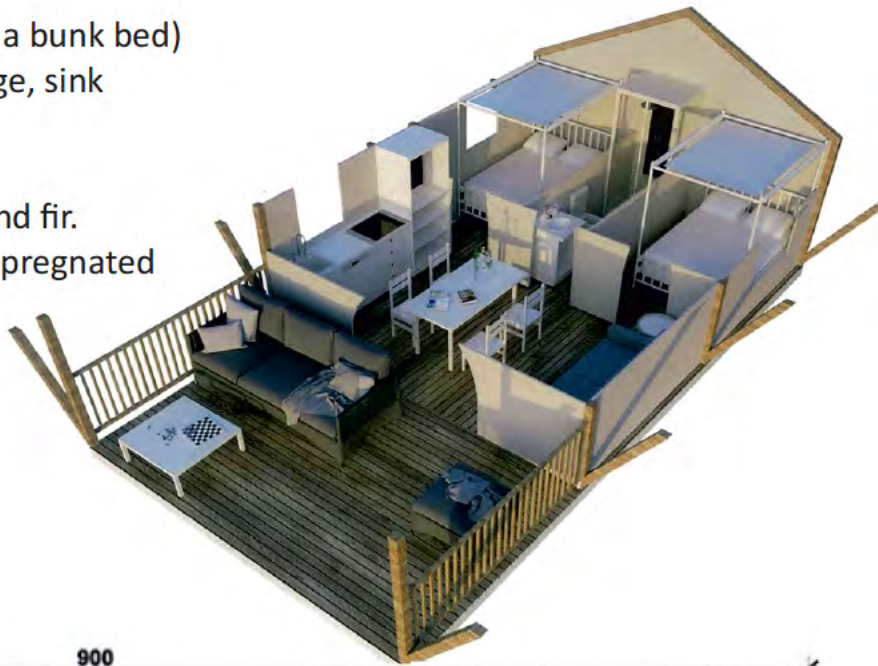

GLAMPING TENTS

Glamping tent 900 x 500

The tent contains these elements:

Beds: 200x160 1 piece or 200x80 2 pices, (or a bunk bed)

The kitchen: mini block 200x85x60, hob, fridge, sink

Table: 140x80 + 4 chairs

Bathroom: toilet, sink, shower cabin

All the furniture is made of massive spruce and fir.

Terrace and floors: massive spruce and fir, impregnated

Supporting structure: Beams 10x12

Other elements: 10x7

Impregnated canvas with openings for doors and windows.

900

GLAMPING TENTS

Glamping tent 1200 x 500

The tent contains these elements:

Beds: 200x160 1 piece or 200x80 2 pices, (or a bunk bed)

The kitchen: mini block 200x85x60, hob, fridge, sink

Table: 160x80 + 4 chairs