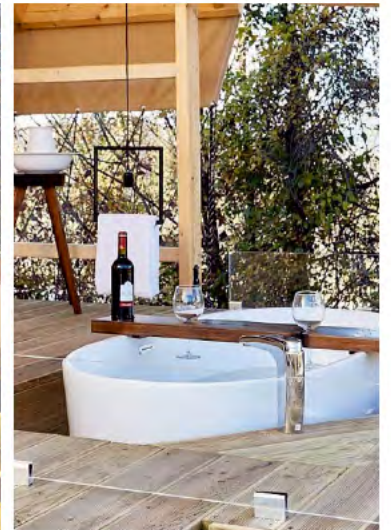

GLAMPING TENTS

Glamping tent 750 x 500

The tent contains these elements:

Beds: 200x160 1 piece or 200x80 2 pices, (or a bunk bed)

The kitchen: mini block 200x85x60, hob, fridge, sink

Table: 120x80 + 4 chairs

Bathroom: toilet, sink, shower cabin

All the furniture is made of massive spruce and fir.

Terrace and floors: massive spruce and fir, impregnated

Supporting structure: Beams 10x12

Other elements: 10x7

Impregnated canvas with openings for doors and windows.