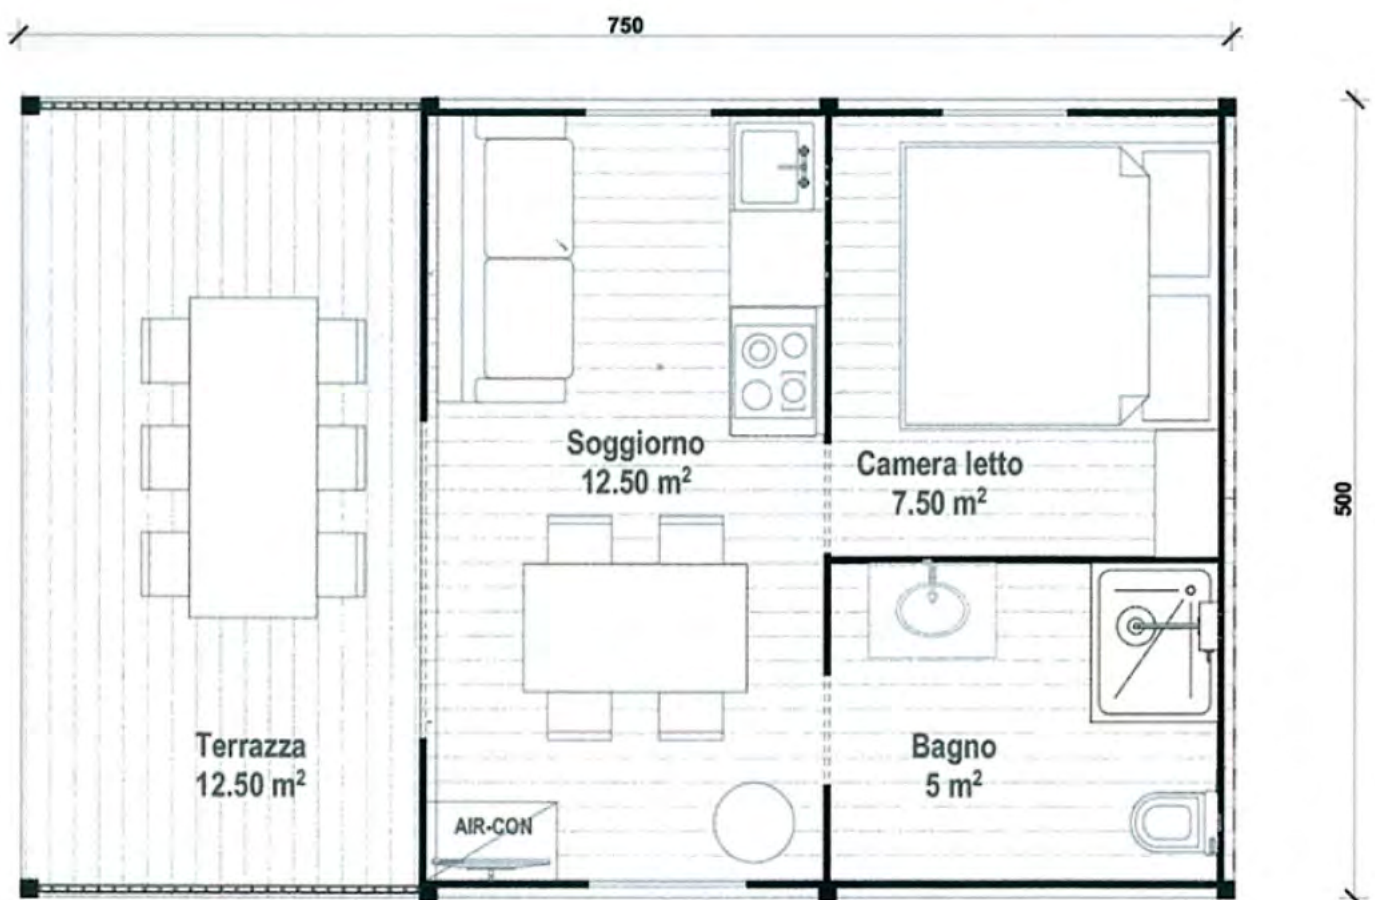

GLAMPING TENTS

Glamping tent 750 x 500

The tent contains these elements:

Beds: 200x160 1 piece or 200x80 2 pices, (or a bunk bed)

The kitchen: mini block 200x85x60, hob, fridge, sink

Table: 120x80 + 4 chairs

Bathroom: toilet, sink, shower cabin

All the furniture is made of massive spruce and fir.

Terrace and floors: massive spruce and fir, impregnated

Supporting structure: Beams 10x12

Other elements: 10x7

Impregnated canvas with openings for doors and windows.

GLAMPING TENTS

Glamping tent 900 x 500

The tent contains these elements:

Beds: 200x160 1 piece or 200x80 2 pices, (or a bunk bed)

The kitchen: mini block 200x85x60, hob, fridge, sink

Table: 140x80 + 4 chairs

900

GLAMPING TENTS

Glamping tent 1200 x 500

The tent contains these elements:

Beds: 200x160 1 piece or 200x80 2 pices, (or a bunk bed)

The kitchen: mini block 200x85x60, hob, fridge, sink

Table: 160x80 + 4 chairs