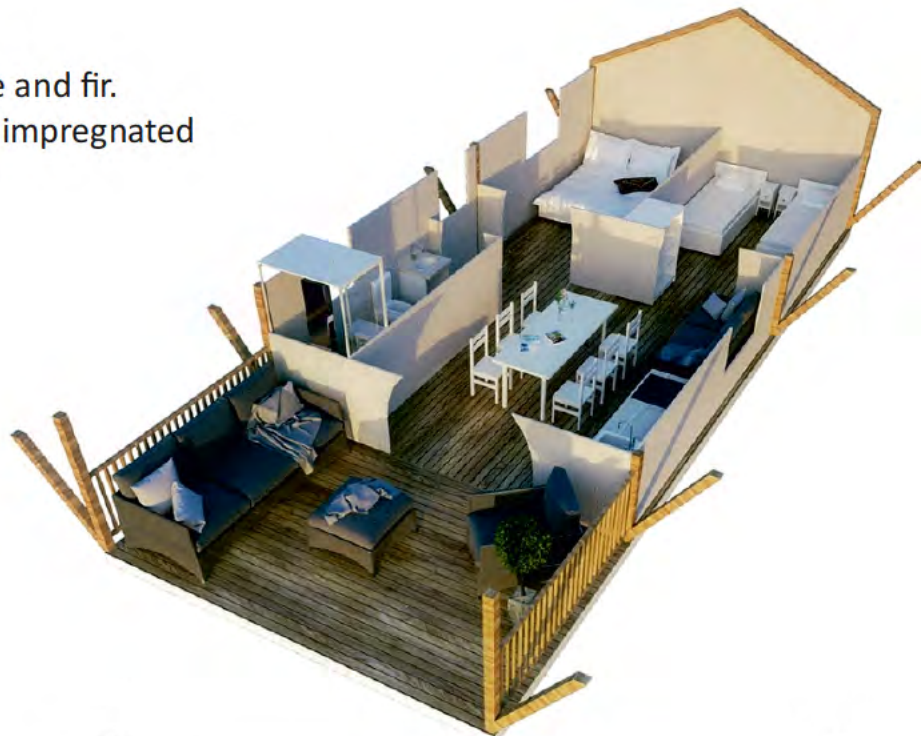

Bathroom: toilet, sink, shower cabin

All the furniture is made of massive spruce and fir.

Terrace and floors: massive spruce and fir, impregnated

Supporting structure: Beams 10x12

Other elements: 10x7

Impregnated canvas with openings for doors and windows.

900

GLAMPING TENTS

Glamping tent 1200 x 500

The tent contains these elements:

Beds: 200x160 1 piece or 200x80 2 pices, (or a bunk bed)

The kitchen: mini block 200x85x60, hob, fridge, sink

Table: 160x80 + 4 chairs