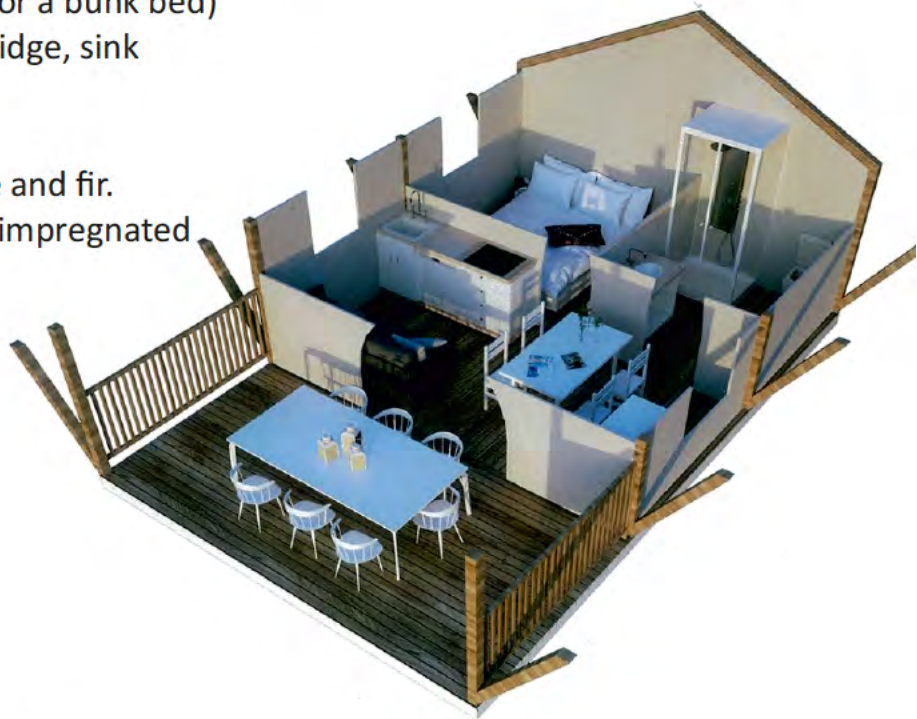

GLAMPING TENTS

Glamping tent 750 x 500

The tent contains these elements:

Beds: 200x160 1 piece or 200x80 2 pices, (or a bunk bed)

The kitchen: mini block 200x85x60, hob, fridge, sink

Table: 120x80 + 4 chairs

Bathroom: toilet, sink, shower cabin

All the furniture is made of massive spruce and fir.

Terrace and floors: massive spruce and fir, impregnated

Supporting structure: Beams 10x12

Other elements: 10x7

Impregnated canvas with openings for doors and windows.

GLAMPING TENTS

Glamping tent 900 x 500

The tent contains these elements:

Beds: 200x160 1 piece or 200x80 2 pices, (or a bunk bed)

The kitchen: mini block 200x85x60, hob, fridge, sink

Table: 140x80 + 4 chairs